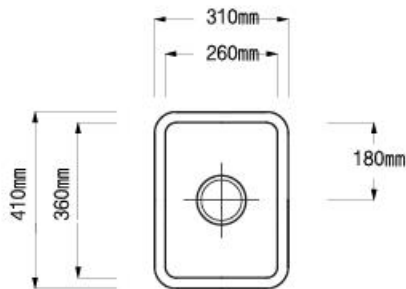

Top view

Side cross-section

SB7820

L 780 x W 490 x D 220 mm

Top view

Side cross-section

※ Sink Drain Plug is not included to the product

SINGLE SINKS

**SB6019**

L 600 x W 482 x D 210 mm

Top view

Side cross-section

**SB4520**

L 450 x W 450 x D 225 mm

Top view

Side cross-section

※ Sink Drain Plug is not included to the product

**SINGLE SINKS**

**SB3112**

L 310 x W 410 x D 140mm

Top view

Side cross-section

**BOWLS**

**VB4515**

L 450 x W 450 x D 170 mm

Top view

Side cross-section

※ Sink Drain Plug is not included to the product

BOWLS

VB5615

L570 x W 417 x D 175 mm

Top view