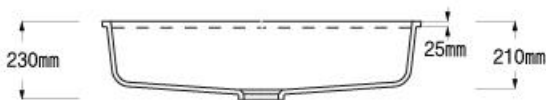

### BOWLS

VB5615

VB4615

VB4515

※ Sink Drain Plug is not included to the product

SINGLE SINKS

SB8521

L 850x W 510x D 230 mm

Top view

Side cross-section

SB7820

L 780 x W 490 x D 220 mm

Top view

Side cross-section

※ Sink Drain Plug is not included to the product

SINGLE SINKS

**SB6019**

L 600 x W 482 x D 210 mm

Top view

Side cross-section

**SB4520**

L 450 x W 450 x D 225 mm

Top view

Side cross-section