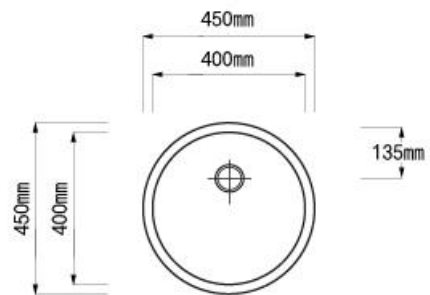

**SB6019**

L 600 x W 482 x D 210 mm

Top view

Side cross-section

**SB4520**

L 450 x W 450 x D 225 mm

Top view

Side cross-section

※ Sink Drain Plug is not included to the product

**SINGLE SINKS**

**SB3112**

L 310 x W 410 x D 140mm

Top view

Side cross-section

**BOWLS**

**VB4515**

L 450 x W 450 x D 170 mm

Top view

Side cross-section

※ Sink Drain Plug is not included to the product

BOWLS

VB5615

L570 x W 417 x D 175 mm

Top view

L 800x W 480 x D 250 mm

Top view

Side cross-section

DB8819

L 880 x W 480 x D 210 mm

Top view

Side cross-section

※ Sink Drain Plug is not included to the product