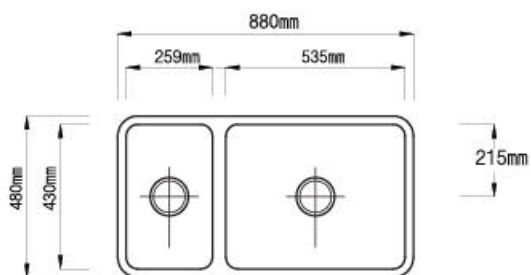

**SB6019**

L 600 x W 482 x D 210 mm

Top view

Side cross-section

**SB4520**

L 450 x W 450 x D 225 mm

Top view

Side cross-section

L 450 x W 450 x D 170 mm

Top view

Side cross-section

※ Sink Drain Plug is not included to the product

BOWLS

VB5615

L570 x W 417 x D 175 mm

Top view

Side cross-section

VB4615

L 460 x W 380 x D 170mm

Top view

Side cross-section

※ Sink Drain Plug is not included to the product

DOUBLE SINKS

DB8023

L 800x W 480 x D 250 mm

Top view

Side cross-section

DB8819

L 880 x W 480 x D 210 mm

Top view

Side cross-section

※ Sink Drain Plug is not included to the product