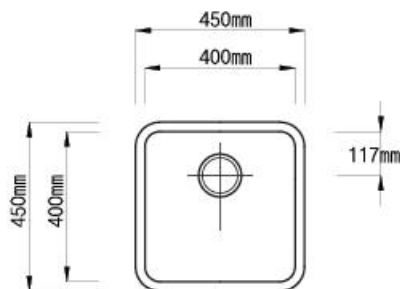

Top view

Side cross-section

SB7820

L 780 x W 490 x D 220 mm

Top view

Side cross-section

※ Sink Drain Plug is not included to the product

SINGLE SINKS

**SB6019**

L 600 x W 482 x D 210 mm

Top view

Side cross-section

**SB4520**

L 450 x W 450 x D 225 mm

Top view

Side cross-section

※ Sink Drain Plug is not included to the product

**SINGLE SINKS**

**SB3112**

L 310 x W 410 x D 140mm

Top view

Side cross-section

**BOWLS**

**VB4515**

L 450 x W 450 x D 170 mm

Top view

Side cross-section

※ Sink Drain Plug is not included to the product

BOWLS

VB5615

L570 x W 417 x D 175 mm

Top view