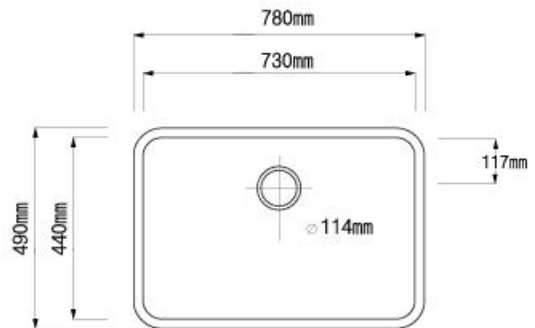

Top view

Side cross-section

SB7820

L 780 x W 490 x D 220 mm

Top view

Side cross-section

※ Sink Drain Plug is not included to the product

SINGLE SINKS

**SB6019**

L 600 x W 482 x D 210 mm

Top view

Side cross-section

**SB4520**

L 450 x W 450 x D 225 mm

Top view

Side cross-section

L 450 x W 450 x D 170 mm

Top view

Side cross-section

※ Sink Drain Plug is not included to the product

BOWLS

VB5615

L570 x W 417 x D 175 mm

Top view

L 800x W 480 x D 250 mm

Top view

Side cross-section

DB8819

L 880 x W 480 x D 210 mm

Top view

Side cross-section

※ Sink Drain Plug is not included to the product