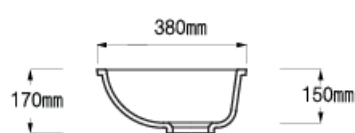

**SB6019**

L 600 x W 482 x D 210 mm

Top view

Side cross-section

**SB4520**

L 450 x W 450 x D 225 mm

Top view

Side cross-section

L 450 x W 450 x D 170 mm

Top view

Side cross-section

※ Sink Drain Plug is not included to the product

BOWLS

VB5615

L570 x W 417 x D 175 mm

Top view

Side cross-section

VB4615

L 460 x W 380 x D 170mm

Top view

Side cross-section

※ Sink Drain Plug is not included to the product

DOUBLE SINKS

DB8023

L 800x W 480 x D 250 mm

Top view

Side cross-section

DB8819

L 880 x W 480 x D 210 mm

Top view

Side cross-section

※ Sink Drain Plug is not included to the product