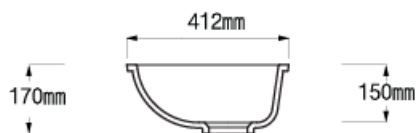

**SB6019**

L 600 x W 482 x D 210 mm

Top view

Side cross-section

**SB4520**

L 450 x W 450 x D 225 mm

Top view

Side cross-section

L 450 x W 450 x D 170 mm

Top view

Side cross-section

※ Sink Drain Plug is not included to the product

BOWLS

VB5615

L570 x W 417 x D 175 mm

Top view

Side cross-section

VB4615

L 460 x W 380 x D 170mm

Top view

Side cross-section

※ Sink Drain Plug is not included to the product

DOUBLE SINKS

DB8023

L 800x W 480 x D 250 mm

Top view

Side cross-section

DB8819

L 880 x W 480 x D 210 mm

Top view

Side cross-section

※ Sink Drain Plug is not included to the product