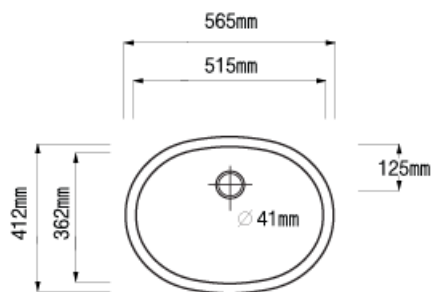

**SB6019**

L 600 x W 482 x D 210 mm

Top view

Side cross-section

**SB4520**

L 450 x W 450 x D 225 mm

Top view

Side cross-section

L 450 x W 450 x D 170 mm

Top view

Side cross-section

※ Sink Drain Plug is not included to the product

BOWLS

VB5615

L570 x W 417 x D 175 mm

Top view

Side cross-section

VB4615

L 460 x W 380 x D 170mm

Top view

Side cross-section

※ Sink Drain Plug is not included to the product

DOUBLE SINKS

DB8023

L 800x W 480 x D 250 mm

Top view

Side cross-section

DB8819

L 880 x W 480 x D 210 mm

Top view

Side cross-section

※ Sink Drain Plug is not included to the product