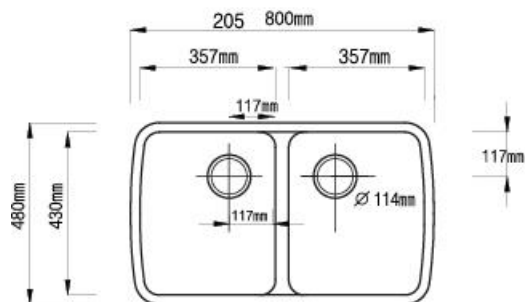

**SB6019**

L 600 x W 482 x D 210 mm

Top view

Side cross-section

**SB4520**

L 450 x W 450 x D 225 mm

Top view

Side cross-section

L 450 x W 450 x D 170 mm

Top view

Side cross-section

※ Sink Drain Plug is not included to the product

BOWLS

VB5615

L570 x W 417 x D 175 mm

Top view

Side cross-section

VB4615

L 460 x W 380 x D 170mm

Top view

Side cross-section

※ Sink Drain Plug is not included to the product

DOUBLE SINKS

DB8023

L 800x W 480 x D 250 mm

Top view

Side cross-section

DB8819

L 880 x W 480 x D 210 mm

Top view

Side cross-section

※ Sink Drain Plug is not included to the product