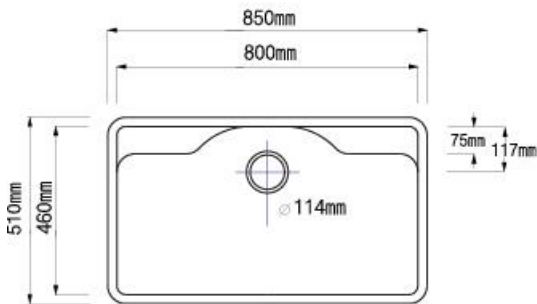

### BOWLS

VB5615

VB4615

VB4515

※ Sink Drain Plug is not included to the product

SINGLE SINKS

SB8521

L 850x W 510x D 230 mm

Top view

Side cross-section

SB7820

L 780 x W 490 x D 220 mm

Top view

Side cross-section

※ Sink Drain Plug is not included to the product

SINGLE SINKS

**SB6019**

L 600 x W 482 x D 210 mm

Top view

Side cross-section

**SB4520**

L 450 x W 450 x D 225 mm

Top view

Side cross-section

L 800x W 480 x D 250 mm

Top view

Side cross-section

DB8819

L 880 x W 480 x D 210 mm

Top view

Side cross-section

※ Sink Drain Plug is not included to the product