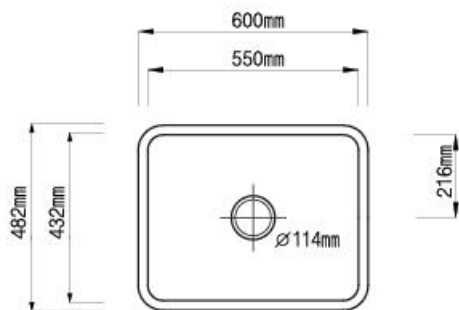

Top view

Side cross-section

SB7820

L 780 x W 490 x D 220 mm

Top view

Side cross-section

※ Sink Drain Plug is not included to the product

SINGLE SINKS

**SB6019**

L 600 x W 482 x D 210 mm

Top view

Side cross-section

**SB4520**

L 450 x W 450 x D 225 mm

Top view

Side cross-section

L 450 x W 450 x D 170 mm

Top view

Side cross-section

※ Sink Drain Plug is not included to the product

BOWLS

VB5615

L570 x W 417 x D 175 mm

Top view

L 800x W 480 x D 250 mm

Top view

Side cross-section

DB8819

L 880 x W 480 x D 210 mm

Top view

Side cross-section

※ Sink Drain Plug is not included to the product