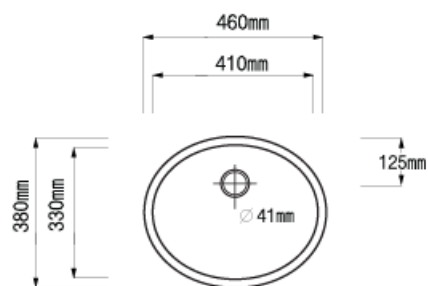

**SB6019**

L 600 x W 482 x D 210 mm

Top view

Side cross-section

**SB4520**

L 450 x W 450 x D 225 mm

Top view

Side cross-section

L 450 x W 450 x D 170 mm

Top view

Side cross-section

※ Sink Drain Plug is not included to the product

BOWLS

VB5615

L570 x W 417 x D 175 mm

Top view

Side cross-section

VB4615

L 460 x W 380 x D 170mm

Top view

Side cross-section

※ Sink Drain Plug is not included to the product

DOUBLE SINKS

DB8023

L 800x W 480 x D 250 mm

Top view

Side cross-section

DB8819

L 880 x W 480 x D 210 mm

Top view

Side cross-section

※ Sink Drain Plug is not included to the product